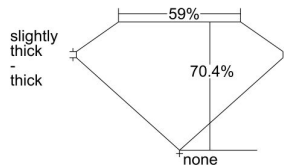

GIA®

FACSIMILE

GIA REPORT 1343235254

Verify this report at GIA.edu

GIA NATURAL DIAMOND DOSSIER®

December 06, 2019
GIA Report Number 1343235254
Shape and Cutting Style ..... **Cut-Cornered Square Step Cut**
Measurements ..... **4.43 x 4.42 x 3.11 mm**

GRADING RESULTS

Carat Weight ..... **0.53 carat**
Color Grade ..... **I**
Clarity Grade **S11**

ADDITIONAL GRADING INFORMATION

Polish ..... **Excellent**
Symmetry ..... **Very Good**
Fluorescence ..... **None**
Clarity Characteristics..... **Crystal, Cloud**
Inscription(s): GIA 1343235254

PROPORTIONS

Profile not to actual proportions

GRADING SCALES

GIA COLOR SCALE		GIA CLARITY SCALE			
COLORLESS	D	VERY VERY SLIGHTLY INCLUDED	FLAWLESS		
	E		INTERNALLY FLAWLESS		
	F		VVS₁		
	NEAR COLORLESS	G	VVS₂		
		H	VERY SLIGHTLY INCLUDED	VS₁	
		I		VS₂	
		FANT	J	SLIGHTLY INCLUDED	S1₁
			K		S1₂
	L		INCLUDED		I₁
	M			I₂	
VERT LIGHT	N		INCLUDED	I₃	
	O				
	P				
	Q				
	R				
LIGHT	S				
	T				
	U				
	V				
	W				
	X				
	Y				
	Z