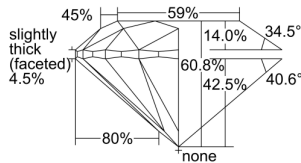

GIA®

FACSIMILE

GIA REPORT 2396248470

Verify this report at GIA.edu

GIA NATURAL DIAMOND DOSSIER®

July 29, 2021
GIA Report Number 2396248470
Shape and Cutting Style ..... Round Brilliant
Measurements ..... 5.07 - 5.10 x 3.09 mm

GRADING RESULTS

Carat Weight ..... 0.50 carat
Color Grade ..... F
Clarity Grade S11
Cut Grade ..... Excellent

ADDITIONAL GRADING INFORMATION

Polish ..... Very Good
Symmetry ..... Excellent
Fluorescence ..... Medium Blue
Clarity Characteristics ..... Crystal
Inscription(s): GIA 2396248470

PROPORTIONS

Profile to actual proportions

GRADING SCALES

GIA COLOR SCALE

COLORED	D
	E
	F
	G
	H
	I
	J
NEAR COLORLESS	K
	L
FAIN	M
	N
	O
	P
	Q
	R
	S
	T
	U
	V
	W
	X
	Y
LIGHT	Z

GIA CLARITY SCALE

VERY VERY SLIGHTLY INCLUDED	FLAWLESS
	INTERNALLY FLAWLESS
VERY SLIGHTLY INCLUDED	VVS₁
	VVS₂
SLIGHTLY INCLUDED	VS₁
	VS₂
INCLUDED	SI₁
	SI₂
	I₁
	I₂
	I₃

GIA CUT SCALE

EXCELLENT
VERY GOOD
GOOD
FAIR
POOR