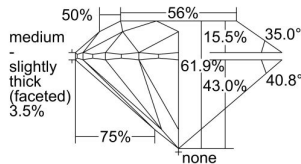

GIA®

FACSIMILE

GIA REPORT 2215428684

Verify this report at GIA.edu

GIA NATURAL DIAMOND DOSSIER®

January 26, 2021
GIA Report Number 2215428684
Shape and Cutting Style ..... Round Brilliant
Measurements ..... 5.95 - 5.96 x 3.68 mm

GRADING RESULTS

Carat Weight ..... 0.80 carat
Color Grade ..... J
Clarity Grade S11
Cut Grade ..... Excellent

ADDITIONAL GRADING INFORMATION

Polish ..... Excellent
Symmetry ..... Excellent
Fluorescence ..... None
Clarity Characteristics..... Crystal, Cloud, Feather
Inscription(s): GIA 2215428684

PROPORTIONS

Profile to actual proportions

GRADING SCALES

GIA COLOR SCALE	GIA CLARITY SCALE	GIA CUT SCALE	
D	FLAWLESS	EXCELLENT	
E	INTERNALLY FLAWLESS		
F		VVS₁	VERY GOOD
G	VVS₂		
H	VS₁	GOOD	
I	VS₂		
J	S1₁	FAIR	
K	S1₂		
L	I₁	POOR	
M	I₂		
N	I₃		
O			
P			
Q			
R			
S			
T			
U			
V			
W			
X			
Y			
Z