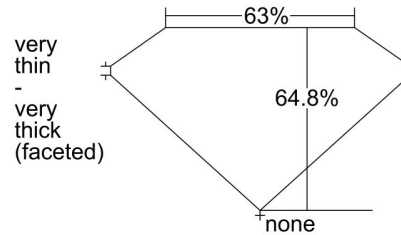

GIA NATURAL DIAMOND GRADING REPORT

June 26, 2021
GIA Report Number 7392156322
Shape and Cutting Style ..... Oval Brilliant
Measurements ..... 7.73 x 5.59 x 3.62 mm

GRADING RESULTS

Carat Weight ..... 1.01 carat
Color Grade ..... G
Clarity Grade SI2

ADDITIONAL GRADING INFORMATION

Polish ..... Excellent
Symmetry ..... Very Good
Fluorescence ..... Medium Blue

Inscription(s): GIA 7392156322

Comments: Additional twinning wisps, pinpoints and surface graining are not shown.

PROPORTIONS

Profile not to actual proportions