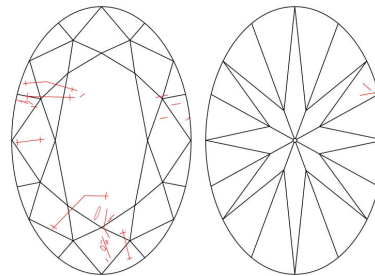

CLARITY CHARACTERISTICS

KEY TO SYMBOLS*

- Feather
- Twinning Wisp
- Crystal
- Cavity
- Needle

* Red symbols denote internal characteristics (inclusions). Green or black symbols denote external characteristics (blemishes). Diagram is an approximate representation of the diamond, and symbols shown indicate type, position, and approximate size of clarity characteristics. All clarity characteristics may not be shown. Details of finish are not shown.

GRADING SCALES

GIA COLOR SCALE

COLOURLESS	D
	E
	F
NEAR COLOURLESS	G
	H
	I
FAINT	J
	K
	L
VERY LIGHT	M
	N
	O
LIGHT	P
	Q
	R
	S
	T
	U
	V
W	
X	
Y	
Z	

GIA CLARITY SCALE

reportcheck.gia.edu

The results documented in this report refer only to the diamond described, and were obtained using the techniques and equipment available to GIA at the time of examination. This report is not a guarantee or valuation. For additional information and important limitations and disclaimers, please see GIA.edu/terms or call +1 800 421 7250 or +1 760 603 4500. ©2017 Gemological Institute of America, Inc.

THE SECURITY FEATURES IN THIS DOCUMENT, INCLUDING THE HOLOGRAM, SECURITY SCREEN AND MICROPRINT LINES, IN ADDITION TO THOSE NOT LISTED, EXCEED DOCUMENT SECURITY INDUSTRY GUIDELINES.