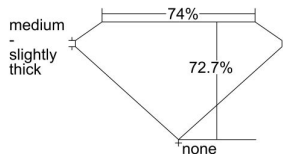

GIA®

FACSIMILE

GIA REPORT 5383957749

Verify this report at GIA.edu

GIA NATURAL DIAMOND DOSSIER®

June 05, 2021
GIA Report Number 5383957749
Shape and Cutting Style ..... Square Modified Brilliant
Measurements ..... 5.58 x 5.33 x 3.87 mm

GRADING RESULTS

Carat Weight ..... 0.90 carat
Color Grade ..... J
Clarity Grade SI1

ADDITIONAL GRADING INFORMATION

Polish ..... Excellent
Symmetry ..... Excellent
Fluorescence ..... None
Clarity Characteristics ..... Feather
Inscription(s): GIA 5383957749

PROPORTIONS

Profile not to actual proportions

GRADING SCALES

GIA COLOR SCALE		GIA CLARITY SCALE			
COLORLESS	D	VERY VERY SLIGHTLY INCLUDED	FLAWLESS		
	E		INTERNALLY FLAWLESS		
	F	VERY SLIGHTLY INCLUDED	VVS₁		
	G		VVS₂		
	H		VS₁		
	NEAR COLORLESS	I	SLIGHTLY INCLUDED	VS₂	
		J		SI₁	
		FAINT	K	INCLUDED	SI₂
			L		I₁
	M		I₂		
VERY LIGHT	N		INCLUDED	I₃	
	O				
	P				
	Q				
	R				
	S				
LIGHT	T				
	U				
	V				
	W				
X					
Y					
Z