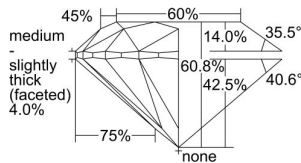

GIA®

FACSIMILE

GIA REPORT 7381700998

Verify this report at GIA.edu

GIA NATURAL DIAMOND DOSSIER®

May 21, 2021
GIA Report Number **7381700998**
Shape and Cutting Style ..... **Round Brilliant**
Measurements ..... **5.06 - 5.10 x 3.09 mm**

GRADING RESULTS

Carat Weight ..... **0.50 carat**
Color Grade ..... **G**
Clarity Grade **S12**
Cut Grade ..... **Excellent**

ADDITIONAL GRADING INFORMATION

Polish ..... **Excellent**
Symmetry ..... **Very Good**
Fluorescence ..... **Faint**
Clarity Characteristics ..... **Crystal**
Inscription(s): **GIA 7381700998**

PROPORTIONS

Profile to actual proportions

GRADING SCALES

GIA COLOR SCALE

COLORESS	D
	E
	F
	G
	H
	I
	J
NEAR COLORESS	K
	L
FAIN	M
	N
	O
	P
VERY LIGHT	Q
	R
	S
	T
	U
	V
	W
	X
	Y
LIGHT	Z

GIA CLARITY SCALE

VERY VERY SLIGHTLY INCLUDED	FLAWLESS
	INTERNALLY FLAWLESS
VERY SLIGHTLY INCLUDED	VVS₁
	VVS₂
SLIGHTLY INCLUDED	VS₁
	VS₂
INCLUDED	SI₁
	SI₂
	I₁
	I₂
	I₃

GIA CUT SCALE

EXCELLENT
VERY GOOD
GOOD
FAIR
POOR