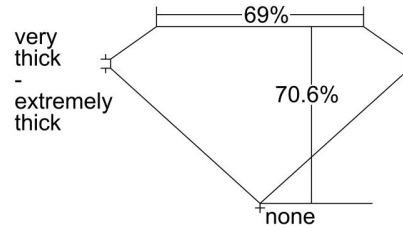

GIA NATURAL DIAMOND GRADING REPORT

May 08, 2021
 GIA Report Number 2215654561
 Shape and Cutting Style Cut-Cornered Rectangular
 Modified Brilliant
 Measurements 7.71 x 6.15 x 4.34 mm

GRADING RESULTS

Carat Weight 2.01 carat
 Color Grade G
 Clarity Grade SI2

ADDITIONAL GRADING INFORMATION

Polish Excellent
 Symmetry Excellent
 Fluorescence None
 Inscription(s): GIA 2215654561

Comments: Additional clouds are not shown. Pinpoints are not shown.

PROPORTIONS

Profile not to actual proportions

CLARITY CHARACTERISTICS

KEY TO SYMBOLS*

- Crystal
- ◌ Cloud
- ~ Feather
- ∖ Needle
- ◡ Indented Natural

* Red symbols denote internal characteristics (inclusions). Green or black symbols denote external characteristics (blemishes). Diagram is an approximate representation of the diamond, and symbols shown indicate type, position, and approximate size of clarity characteristics. All clarity characteristics may not be shown. Details of finish are not shown.