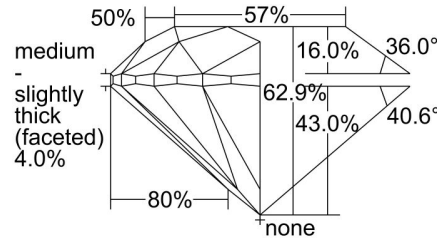

GIA NATURAL DIAMOND GRADING REPORT

December 23, 2020  
 GIA Report Number ..... 1379005045  
 Shape and Cutting Style ..... Round Brilliant  
 Measurements ..... 7.67 - 7.72 x 4.84 mm

GRADING RESULTS

Carat Weight ..... 1.80 carat  
 Color Grade ..... H  
 Clarity Grade ..... VS2  
 Cut Grade ..... Excellent

PROPORTIONS

Profile to actual proportions

CLARITY CHARACTERISTICS

KEY TO SYMBOLS\*

- Cloud
- Crystal
- Feather
- Cavity
- Needle
- Indented Natural
- Natural

\* Red symbols denote internal characteristics (inclusions). Green or black symbols denote external characteristics (blemishes). Diagram is an approximate representation of the diamond, and symbols shown indicate type, position, and approximate size of clarity characteristics. All clarity characteristics may not be shown. Details of finish are not shown.