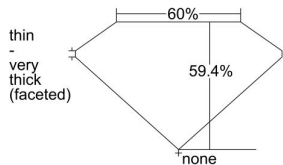

GIA®

FACSIMILE

GIA REPORT 6395241789

Verify this report at GIA.edu

GIA NATURAL DIAMOND DOSSIER®

July 26, 2021
GIA Report Number 6395241789
Shape and Cutting Style ..... Heart Brilliant
Measurements ..... 5.79 x 6.32 x 3.75 mm

GRADING RESULTS

Carat Weight ..... 0.80 carat
Color Grade ..... F
Clarity Grade SI2

ADDITIONAL GRADING INFORMATION

Polish ..... Very Good
Symmetry ..... Good
Fluorescence ..... None
Clarity Characteristics..... Crystal, Feather, Cavity
Inscription(s): GIA 6395241789

PROPORTIONS

Profile not to actual proportions

GRADING SCALES

GIA COLOR SCALE		GIA CLARITY SCALE	
COLORLESS	D	VERY VERY SLIGHTLY INCLUDED	FLAWLESS
	E		INTERNALLY FLAWLESS
	F		VVS₁
	G		VVS₂
	H		VS₁
	I		VS₂
	J		SI₁
	K		SI₂
	L		I₁
	M		I₂
NEAR COLORLESS	N	SLIGHTLY INCLUDED	I₃
	O		
	P		
	Q		
FAINT	R		
	S		
	T		
	U		
VERT LIGHT	V		
	W		
	X		
	Y		
LIGHT	Z