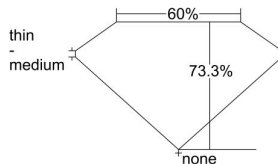

GIA®

FACSIMILE

GIA REPORT 1388299341

Verify this report at GIA.edu

GIA NATURAL DIAMOND DOSSIER®

April 07, 2021
GIA Report Number 1388299341
Shape and Cutting Style ..... Square Modified Brilliant
Measurements ..... 5.22 x 5.20 x 3.82 mm

GRADING RESULTS

Carat Weight ..... 0.83 carat
Color Grade I
Clarity Grade VVS2

ADDITIONAL GRADING INFORMATION

Polish ..... Very Good
Symmetry ..... Very Good
Fluorescence ..... None
Clarity Characteristics ..... Feather, Pinpoint
Inscription(s): GIA 1388299341

PROPORTIONS

Profile not to actual proportions

GRADING SCALES

GIA COLOR SCALE		GIA CLARITY SCALE			
COLORLESS	D	VERY VERY SLIGHTLY INCLUDED	FLAWLESS		
	E		INTERNALLY FLAWLESS		
	F	VERY SLIGHTLY INCLUDED	VVS₁		
	G		VVS₂		
	H		VS₁		
	NEAR COLORLESS	I	SLIGHTLY INCLUDED	VS₂	
		J		SI₁	
		FAINT	K	INCLUDED	SI₂
			L		I₁
			M		I₂
VERY LIGHT			N	INCLUDED	I₃
			O		
			P		
	Q				
LIGHT	R				
	S				
	T				
	U				
	V				
	W				
	X				
	Y				
	Z