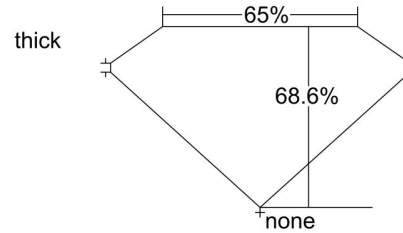

GIA NATURAL DIAMOND GRADING REPORT

October 01, 2020  
 GIA Report Number ..... 6362105964  
 Shape and Cutting Style ..... Emerald Cut  
 Measurements ..... 7.62 x 5.51 x 3.78 mm

GRADING RESULTS

Carat Weight ..... 1.50 carat  
 Color Grade ..... H  
 Clarity Grade ..... VS1

ADDITIONAL GRADING INFORMATION

Polish ..... Excellent  
 Symmetry ..... Very Good  
 Fluorescence ..... Faint  
 Inscription(s): GIA 6362105964  
**Comments:** Additional pinpoints are not shown.

PROPORTIONS

Profile not to actual proportions

CLARITY CHARACTERISTICS

KEY TO SYMBOLS\*

-  Feather
-  Needle
-  Pinpoint

\* Red symbols denote internal characteristics (inclusions). Green or black symbols denote external characteristics (blemishes). Diagram is an approximate representation of the diamond, and symbols shown indicate type, position, and approximate size of clarity characteristics. All clarity characteristics may not be shown. Details of finish are not shown.