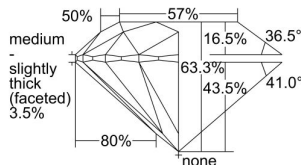

GIA®

FACSIMILE

GIA REPORT 6395156193

Verify this report at GIA.edu

GIA NATURAL DIAMOND DOSSIER®

June 23, 2021
GIA Report Number 6395156193
Shape and Cutting Style ..... Round Brilliant
Measurements ..... 5.59 - 5.66 x 3.56 mm

GRADING RESULTS

Carat Weight ..... 0.70 carat
Color Grade ..... H
Clarity Grade S11
Cut Grade ..... Excellent

ADDITIONAL GRADING INFORMATION

Polish ..... Excellent
Symmetry ..... Very Good
Fluorescence ..... None
Clarity Characteristics ..... Cloud
Inscription(s): GIA 6395156193

PROPORTIONS

Profile to actual proportions

GRADING SCALES

GIA COLOR SCALE	GIA CLARITY SCALE	GIA CUT SCALE	
D	FLAWLESS	EXCELLENT	
E	INTERNALLY FLAWLESS		
F		VVS₁	VERY GOOD
G	VVS₂		
H	VS₁	GOOD	
I	VS₂		
J	S1₁	FAIR	
K	S1₂		
L	I₁	POOR	
M	I₂		
N	I₃		
O			
P			
Q			
R			
S			
T			
U			
V			
W			
X			
Y			
Z