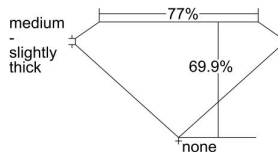

GIA®

FACSIMILE

GIA REPORT 1387557623

Verify this report at GIA.edu

GIA NATURAL DIAMOND DOSSIER®

May 06, 2021
GIA Report Number 1387557623
Shape and Cutting Style ..... Square Modified Brilliant
Measurements ..... 5.14 x 4.95 x 3.46 mm

GRADING RESULTS

Carat Weight ..... 0.70 carat
Color Grade ..... D
Clarity Grade VVS2

ADDITIONAL GRADING INFORMATION

Polish ..... Excellent
Symmetry ..... Very Good
Fluorescence ..... Faint
Clarity Characteristics ..... Feather
Inscription(s): GIA 1387557623

PROPORTIONS

Profile not to actual proportions

GRADING SCALES

GIA COLOR SCALE		GIA CLARITY SCALE			
COLORLESS	D	VERY VERY SLIGHTLY INCLUDED	FLAWLESS		
	E		INTERNALLY FLAWLESS		
	F	VERY SLIGHTLY INCLUDED	VVS₁		
	G		VVS₂		
	H		VS₁		
	NEAR COLORLESS	I	SLIGHTLY INCLUDED	VS₂	
		J		SI₁	
		FAINT	K	INCLUDED	SI₂
			L		I₁
			M		I₂
N			I₃		
VERT LIGHT	O	LIGHT			
	P				
	Q				
	R				
	S				
	T				
LIGHT	U				
	V				
	W				
	X				
Y					
Z