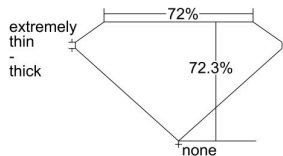

GIA®

FACSIMILE

GIA REPORT 1349550421

Verify this report at GIA.edu

GIA NATURAL DIAMOND DOSSIER®

January 10, 2020
GIA Report Number 1349550421
Shape and Cutting Style ..... Square Modified Brilliant
Measurements ..... 3.85 x 3.82 x 2.76 mm

GRADING RESULTS

Carat Weight ..... 0.32 carat
Color Grade ..... E
Clarity Grade VS1

ADDITIONAL GRADING INFORMATION

Polish ..... Excellent
Symmetry ..... Very Good
Fluorescence ..... None
Clarity Characteristics..... Crystal, Pinpoint
Inscription(s): GIA 1349550421

PROPORTIONS

Profile not to actual proportions

GRADING SCALES

GIA COLOR SCALE		GIA CLARITY SCALE			
COLORLESS	D	VERY VERY SLIGHTLY INCLUDED	FLAWLESS		
	E		INTERNALLY FLAWLESS		
	F		VVS₁		
	G		VVS₂		
	NEAR COLORLESS	H	VERY SLIGHTLY INCLUDED	VS₁	
		I		VS₂	
		FAINT	J	SLIGHTLY INCLUDED	SI₁
			K		SI₂
	L		I₁		
	VERT LIGHT		M	INCLUDED	I₂
N			I₃		
O					
LIGHT		P			
		Q			
		R			
	S				
	T				
	Z