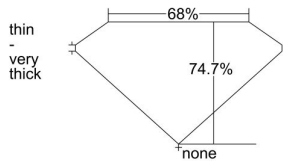

GIA®

FACSIMILE

GIA REPORT 7391347730

Verify this report at GIA.edu

GIA NATURAL DIAMOND DOSSIER®

July 06, 2021
GIA Report Number 7391347730
Shape and Cutting Style ..... Square Modified Brilliant
Measurements ..... 4.22 x 4.16 x 3.11 mm

GRADING RESULTS

Carat Weight ..... 0.50 carat
Color Grade ..... J
Clarity Grade SI1

ADDITIONAL GRADING INFORMATION

Polish ..... Excellent
Symmetry ..... Good
Fluorescence ..... None
Clarity Characteristics..... Crystal, Cloud, Indented Natural
Inscription(s): GIA 7391347730

PROPORTIONS

Profile not to actual proportions

GRADING SCALES

GIA COLOR SCALE		GIA CLARITY SCALE			
COLORLESS	D	VERY VERY SLIGHTLY INCLUDED	FLAWLESS		
	E		INTERNALLY FLAWLESS		
	F	VERY SLIGHTLY INCLUDED	VVS₁		
	G		VVS₂		
	H		VS₁		
	NEAR COLORLESS	I	SLIGHTLY INCLUDED	VS₂	
		J		SI₁	
		FAINT	K	INCLUDED	SI₂
			L		I₁
			M		I₂
VERTICALLY LIGHT	N	INCLUDED	I₃		
	O				
	P				
	Q				
	R				
LIGHT	S				
	T				
	U				
	V				
	W				
	X				
	Y				
	Z