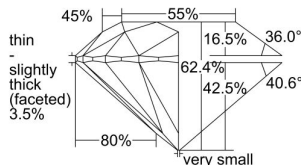

GIA®

FACSIMILE

GIA REPORT 1387298190

Verify this report at GIA.edu

GIA NATURAL DIAMOND DOSSIER®

April 09, 2021
GIA Report Number 1387298190
Shape and Cutting Style ..... Round Brilliant
Measurements ..... 5.05 - 5.10 x 3.17 mm

GRADING RESULTS

Carat Weight ..... 0.50 carat
Color Grade ..... G
Clarity Grade VS2
Cut Grade ..... Excellent

ADDITIONAL GRADING INFORMATION

Polish ..... Excellent
Symmetry ..... Very Good
Fluorescence ..... Faint
Clarity Characteristics..... Crystal, Cloud, Indented Natural
Inscription(s): GIA 1387298190

PROPORTIONS

Profile to actual proportions