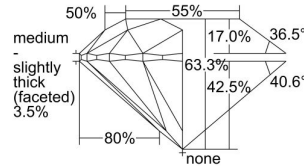

GIA®

FACSIMILE

GIA REPORT 5386845180

Verify this report at GIA.edu

GIA NATURAL DIAMOND DOSSIER®

May 27, 2021
GIA Report Number 5386845180
Shape and Cutting Style ..... Round Brilliant
Measurements ..... 5.86 - 5.90 x 3.72 mm

GRADING RESULTS

Carat Weight ..... 0.80 carat
Color Grade ..... G
Clarity Grade VS1
Cut Grade ..... Excellent

ADDITIONAL GRADING INFORMATION

Polish ..... Excellent
Symmetry ..... Excellent
Fluorescence ..... Faint
Clarity Characteristics..... Cloud, Crystal, Needle, Pinpoint
Inscription(s): GIA 5386845180

PROPORTIONS

Profile to actual proportions

GRADING SCALES

GIA COLOR SCALE	GIA CLARITY SCALE	GIA CUT SCALE	
D	FLAWLESS	EXCELLENT	
E	INTERNALLY FLAWLESS		
F		VVS₁	VERY GOOD
G	VVS₂		
H	VS₁	GOOD	
I	VS₂		
J	SI₁	FAIR	
K	SI₂		
L	I₁	POOR	
M	I₂		
N	I₃		
O			
P			
Q			
R			
S			
T			
U			
V			
W			
X			
Y			
Z