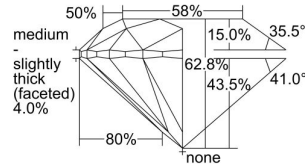

GIA®

FACSIMILE

GIA REPORT 2215680361

Verify this report at GIA.edu

GIA NATURAL DIAMOND DOSSIER®

May 11, 2021
GIA Report Number 2215680361
Shape and Cutting Style ..... Round Brilliant
Measurements ..... 5.02 - 5.06 x 3.17 mm

GRADING RESULTS

Carat Weight ..... 0.50 carat
Color Grade ..... K
Clarity Grade VS2
Cut Grade ..... Excellent

ADDITIONAL GRADING INFORMATION

Polish ..... Excellent
Symmetry ..... Very Good
Fluorescence ..... Faint
Clarity Characteristics..... Crystal, Cloud
Inscription(s): GIA 2215680361

PROPORTIONS

Profile to actual proportions

GRADING SCALES

GIA COLOR SCALE	GIA CLARITY SCALE	GIA CUT SCALE	
D	FLAWLESS	EXCELLENT	
E	INTERNALLY FLAWLESS		
F		VVS₁	VERY GOOD
G	VVS₂		
H	VS₁	GOOD	
I	VS₂		
J	SI₁	FAIR	
K	SI₂		
L	I₁	POOR	
M	I₂		
N	I₃		
O			
P			
Q			
R			
S			
T			
U			
V			
W			
X			
Y			
Z