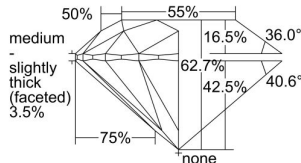

GIA®

FACSIMILE

GIA REPORT 2215535304

Verify this report at GIA.edu

GIA NATURAL DIAMOND DOSSIER®

March 17, 2021
GIA Report Number 2215535304
Shape and Cutting Style ..... Round Brilliant
Measurements ..... 6.14 - 6.17 x 3.86 mm

GRADING RESULTS

Carat Weight ..... 0.90 carat
Color Grade ..... H
Clarity Grade S11
Cut Grade ..... Excellent

ADDITIONAL GRADING INFORMATION

Polish ..... Excellent
Symmetry ..... Excellent
Fluorescence ..... Faint
Clarity Characteristics..... Feather, Cloud, Crystal
Inscription(s): GIA 2215535304

PROPORTIONS

Profile to actual proportions

GRADING SCALES

GIA COLOR SCALE	GIA CLARITY SCALE	GIA CUT SCALE	
D	FLAWLESS	EXCELLENT	
E	INTERNALLY FLAWLESS		
F		VVS₁	VERY GOOD
G	VVS₂		
H	VS₁	GOOD	
I	VS₂		
J	S1₁	FAIR	
K	S1₂		
L	I₁	POOR	
M	I₂		
N	I₃		
O			
P			
Q			
R			
S			
T			
U			
V			
W			
X			
Y			
Z