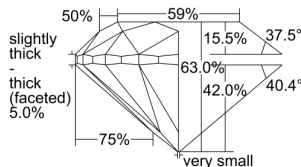

GIA®

FACSIMILE

GIA REPORT 5373128732

Verify this report at GIA.edu

GIA NATURAL DIAMOND DOSSIER®

January 25, 2021
GIA Report Number 5373128732
Shape and Cutting Style ..... Round Brilliant
Measurements ..... 5.76 - 5.84 x 3.65 mm

GRADING RESULTS

Carat Weight ..... 0.80 carat
Color Grade ..... G
Clarity Grade S11
Cut Grade ..... Very Good

ADDITIONAL GRADING INFORMATION

Polish ..... Very Good
Symmetry ..... Very Good
Fluorescence ..... Medium Blue
Clarity Characteristics ..... Cloud, Crystal
Inscription(s): GIA 5373128732

PROPORTIONS

Profile to actual proportions

GRADING SCALES

GIA COLOR SCALE

COLOURESS	D
	E
	F
	G
	H
	I
	J
NEAR COLOURESS	K
	L
FAIN	M
	N
	O
	P
VERY LIGHT	Q
	R
	S
	T
	U
	V
	W
	X
	Y
LIGHT	Z

GIA CLARITY SCALE

VERY VERY SLIGHTLY INCLUDED	FLAWLESS
	INTERNALLY FLAWLESS
VERY SLIGHTLY INCLUDED	VVS₁
	VVS₂
SLIGHTLY INCLUDED	VS₁
	VS₂
INCLUDED	I₁
	I₂
	I₃

GIA CUT SCALE

EXCELLENT
VERY GOOD
GOOD
FAIR
POOR