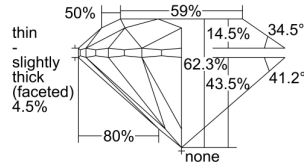

GIA®

FACSIMILE

GIA REPORT 2386193625

Verify this report at GIA.edu

GIA NATURAL DIAMOND DOSSIER®

May 05, 2021
GIA Report Number 2386193625
Shape and Cutting Style ..... Round Brilliant
Measurements ..... 5.35 - 5.38 x 3.34 mm

GRADING RESULTS

Carat Weight ..... 0.60 carat
Color Grade ..... D
Clarity Grade S11
Cut Grade ..... Excellent

ADDITIONAL GRADING INFORMATION

Polish ..... Excellent
Symmetry ..... Excellent
Fluorescence ..... Strong Blue
Clarity Characteristics ..... Crystal
Inscription(s): GIA 2386193625

PROPORTIONS

Profile to actual proportions