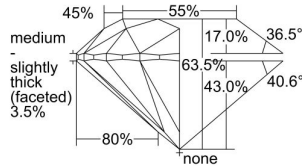

GIA®

FACSIMILE

GIA REPORT 1388671885

Verify this report at GIA.edu

GIA NATURAL DIAMOND DOSSIER®

May 13, 2021
GIA Report Number 1388671885
Shape and Cutting Style ..... Round Brilliant
Measurements ..... 6.06 - 6.14 x 3.87 mm

GRADING RESULTS

Carat Weight ..... 0.90 carat
Color Grade I
Clarity Grade S11
Cut Grade ..... Excellent

ADDITIONAL GRADING INFORMATION

Polish ..... Excellent
Symmetry ..... Very Good
Fluorescence ..... Faint
Clarity Characteristics ..... Cloud, Crystal
Inscription(s): GIA 1388671885

PROPORTIONS

Profile to actual proportions

GRADING SCALES

GIA COLOR SCALE	GIA CLARITY SCALE	GIA CUT SCALE	
D	FLAWLESS	EXCELLENT	
E	INTERNALLY FLAWLESS		
F		VVS₁	VERY GOOD
G	VVS₂		
H	VS₁	GOOD	
I	VS₂		
J	S1₁	FAIR	
K	S1₂		
L	I₁	POOR	
M	I₂		
N	I₃		
O			
P			
Q			
R			
S			
T			
U			
V			
W			
X			
Y			
Z