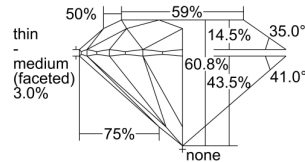

GIA®

FACSIMILE

GIA REPORT 5212545754

Verify this report at GIA.edu

GIA NATURAL DIAMOND DOSSIER®

March 24, 2021
GIA Report Number 5212545754
Shape and Cutting Style ..... Round Brilliant
Measurements ..... 5.18 - 5.20 x 3.16 mm

GRADING RESULTS

Carat Weight ..... 0.52 carat
Color Grade ..... H
Clarity Grade S11
Cut Grade ..... Excellent

ADDITIONAL GRADING INFORMATION

Polish ..... Excellent
Symmetry ..... Excellent
Fluorescence ..... Medium Blue
Clarity Characteristics ..... Crystal, Feather, Cloud
Inscription(s): GIA 5212545754

PROPORTIONS

Profile to actual proportions

GRADING SCALES

GIA COLOR SCALE	GIA CLARITY SCALE	GIA CUT SCALE	
D	FLAWLESS	EXCELLENT	
E	INTERNALLY FLAWLESS		
F		VVS₁	VERY GOOD
G	VVS₂		
H	VS₁	GOOD	
I	VS₂		
J	S1₁	FAIR	
K	S1₂		
L	I₁	POOR	
M	I₂		
N	I₃		
O			
P			
Q			
R			
S			
T			
U			
V			
W			
X			
Y			
Z