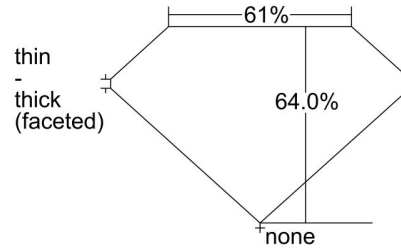

GIA NATURAL DIAMOND GRADING REPORT

June 11, 2021
 GIA Report Number 1186319963
 Shape and Cutting Style Oval Brilliant
 Measurements 7.85 x 5.53 x 3.54 mm

GRADING RESULTS

Carat Weight 1.00 carat
 Color Grade G
 Clarity Grade SI2

PROPORTIONS

Profile not to actual proportions

CLARITY CHARACTERISTICS

KEY TO SYMBOLS*

-  Twinning Wisp
-  Indented Natural
-  Feather
-  Crystal
-  Cloud

* Red symbols denote internal characteristics (inclusions). Green or black symbols denote external characteristics (blemishes). Diagram is an approximate representation of the diamond, and symbols shown indicate type, position, and approximate size of clarity characteristics. All clarity characteristics may not be shown. Details of finish are not shown.