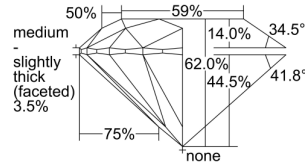

GIA®

FACSIMILE

GIA REPORT 6381113960

Verify this report at GIA.edu

GIA NATURAL DIAMOND DOSSIER®

May 11, 2021
GIA Report Number 6381113960
Shape and Cutting Style ..... Round Brilliant
Measurements ..... 6.18 - 6.20 x 3.84 mm

GRADING RESULTS

Carat Weight ..... 0.90 carat
Color Grade ..... J
Clarity Grade S11
Cut Grade ..... Excellent

ADDITIONAL GRADING INFORMATION

Polish ..... Excellent
Symmetry ..... Excellent
Fluorescence ..... Faint
Clarity Characteristics ..... Cloud
Inscription(s): GIA 6381113960

PROPORTIONS

Profile to actual proportions

GRADING SCALES

GIA COLOR SCALE	GIA CLARITY SCALE	GIA CUT SCALE	
D	FLAWLESS	EXCELLENT	
E	INTERNALLY FLAWLESS		
F		VVS₁	VERY GOOD
G	VVS₂		
H	VS₁	GOOD	
I	VS₂		
J	S1₁	FAIR	
K	S1₂		
L	I₁	POOR	
M	I₂		
N	I₃		
O			
P			
Q			
R			
S			
T			
U			
V			
W			
X			
Y			
Z