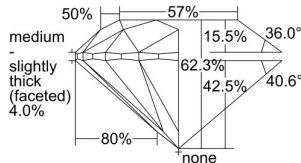

GIA®

FACSIMILE

GIA REPORT 1216617745

Verify this report at GIA.edu

GIA NATURAL DIAMOND DOSSIER®

April 19, 2021
GIA Report Number 1216617745
Shape and Cutting Style ..... Round Brilliant
Measurements ..... 5.04 - 5.07 x 3.15 mm

GRADING RESULTS

Carat Weight ..... 0.50 carat
Color Grade I
Clarity Grade S11
Cut Grade ..... Excellent

ADDITIONAL GRADING INFORMATION

Polish ..... Excellent
Symmetry ..... Excellent
Fluorescence ..... None
Clarity Characteristics ..... Crystal, Cloud
Inscription(s): GIA 1216617745

PROPORTIONS

Profile to actual proportions

GRADING SCALES

GIA COLOR SCALE	GIA CLARITY SCALE	GIA CUT SCALE	
D	FLAWLESS	EXCELLENT	
E	INTERNALLY FLAWLESS		
F		VVS₁	VERY GOOD
G	VVS₂		
H	VS₁	GOOD	
I	VS₂		
J	SI₁	FAIR	
K			
L	SI₂	POOR	
M	I₁		
N	I₂		
O	I₃		
P			
Q			
R			
S			
T			
U			
V			
W			
X			
Y			
Z