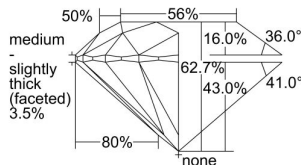

GIA®

FACSIMILE

GIA REPORT 7383107836

Verify this report at GIA.edu

GIA NATURAL DIAMOND DOSSIER®

April 22, 2021
GIA Report Number 7383107836
Shape and Cutting Style ..... Round Brilliant
Measurements ..... 5.64 - 5.69 x 3.55 mm

GRADING RESULTS

Carat Weight ..... 0.70 carat
Color Grade ..... G
Clarity Grade S11
Cut Grade ..... Excellent

ADDITIONAL GRADING INFORMATION

Polish ..... Excellent
Symmetry ..... Very Good
Fluorescence ..... None
Clarity Characteristics..... Cloud, Indented Natural
Inspection(s): GIA 7383107836

PROPORTIONS

Profile to actual proportions

GRADING SCALES

GIA COLOR SCALE

COLORED	D
	E
	F
	G
	H
	I
	J
NEAR COLORLESS	K
	L
	M
	N
	O
	P
	Q
	R
	S
	T
	U
	V
	W
	X
	Y
LIGHT	Z

GIA CLARITY SCALE

FLAWLESS	VERY VERY SLIGHTLY INCLUDED	VVS₁	VVS₂	VS₁	VS₂	S1₁	S1₂	I₁	I₂	I₃	
											INTERNALLY FLAWLESS

GIA CUT SCALE

EXCELLENT
VERY GOOD
GOOD
FAIR
POOR