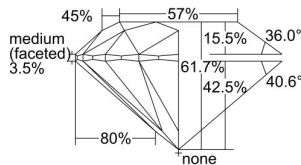

GIA®

FACSIMILE

GIA REPORT 6381401731

Verify this report at GIA.edu

GIA NATURAL DIAMOND DOSSIER®

April 20, 2021
GIA Report Number 6381401731
Shape and Cutting Style ..... Round Brilliant
Measurements ..... 5.13 - 5.15 x 3.17 mm

GRADING RESULTS

Carat Weight ..... 0.51 carat
Color Grade I
Clarity Grade S11
Cut Grade ..... Excellent

ADDITIONAL GRADING INFORMATION

Polish ..... Excellent
Symmetry ..... Excellent
Fluorescence ..... None
Clarity Characteristics ..... Cloud, Crystal
Inscription(s): GIA 6381401731

PROPORTIONS

Profile to actual proportions

GRADING SCALES

GIA COLOR SCALE	GIA CLARITY SCALE	GIA CUT SCALE	
D	FLAWLESS	EXCELLENT	
E	INTERNALLY FLAWLESS		
F		VVS₁	VERY GOOD
G	VVS₂		
H	VS₁	GOOD	
I	VS₂		
J	S1₁	FAIR	
K	S1₂		
L	I₁	POOR	
M	I₂		
N	I₃		
O			
P			
Q			
R			
S			
T			
U			
V			
W			
X			
Y			
Z