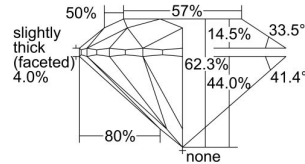

GIA®

FACSIMILE

GIA REPORT 6382710493

Verify this report at GIA.edu

GIA NATURAL DIAMOND DOSSIER®

May 18, 2021
GIA Report Number **6382710493**
Shape and Cutting Style ..... **Round Brilliant**
Measurements ..... **5.24 - 5.28 x 3.28 mm**

GRADING RESULTS

Carat Weight ..... **0.56 carat**
Color Grade ..... **D**
Clarity Grade **S12**
Cut Grade ..... **Excellent**

ADDITIONAL GRADING INFORMATION

Polish ..... **Very Good**
Symmetry ..... **Excellent**
Fluorescence ..... **Strong Blue**
Clarity Characteristics..... **Twinning Wisp**
Inscription(s): **GIA 6382710493**

PROPORTIONS

Profile to actual proportions

GRADING SCALES

GIA COLOR SCALE	GIA CLARITY SCALE	GIA CUT SCALE	
D	FLAWLESS	EXCELLENT	
E	INTERNALLY FLAWLESS		
F		VVS₁	VERY GOOD
G	VVS₂		
H	VS₁	GOOD	
I	VS₂		
J	S1₁	FAIR	
K	S1₂		
L	I₁	POOR	
M	I₂		
N	I₃		
O			
P			
Q			
R			
S			
T			
U			
V			
W			
X			
Y			
Z