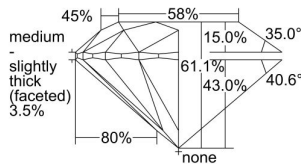

GIA®

FACSIMILE

GIA REPORT 6382462172

Verify this report at GIA.edu

GIA NATURAL DIAMOND DOSSIER®

April 30, 2021
GIA Report Number **6382462172**
Shape and Cutting Style ..... **Round Brilliant**
Measurements ..... **5.11 - 5.12 x 3.13 mm**

GRADING RESULTS

Carat Weight ..... **0.50 carat**
Color Grade ..... **F**
Clarity Grade **I1**
Cut Grade ..... **Excellent**

ADDITIONAL GRADING INFORMATION

Polish ..... **Excellent**
Symmetry ..... **Excellent**
Fluorescence ..... **None**
Clarity Characteristics ..... **Crystal**
Inscription(s): **GIA 6382462172**

PROPORTIONS

Profile to actual proportions

GRADING SCALES

GIA COLOR SCALE	GIA CLARITY SCALE	GIA CUT SCALE	
D	FLAWLESS	EXCELLENT	
E	INTERNALLY FLAWLESS		
F		VVS₁	VERY GOOD
G	VVS₂		
H	VS₁	GOOD	
I	VS₂		
J	S₁	FAIR	
K	S₂		
L	I₁	POOR	
M			I₂
N	I₃		
O			
P			
Q			
R			
S			
T			
U			
V			
W			
X			
Y			
Z