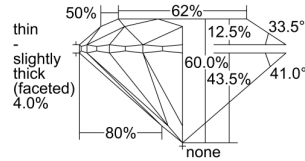

GIA®

FACSIMILE

GIA REPORT 7382027371

Verify this report at GIA.edu

GIA NATURAL DIAMOND DOSSIER®

March 17, 2021
GIA Report Number 7382027371
Shape and Cutting Style ..... Round Brilliant
Measurements ..... 5.12 - 5.15 x 3.08 mm

GRADING RESULTS

Carat Weight ..... 0.50 carat
Color Grade I
Clarity Grade S11
Cut Grade ..... Excellent

ADDITIONAL GRADING INFORMATION

Polish ..... Excellent
Symmetry ..... Very Good
Fluorescence ..... Medium Blue
Clarity Characteristics..... Feather, Cloud
Inscription(s): GIA 7382027371

PROPORTIONS

Profile to actual proportions

GRADING SCALES

GIA COLOR SCALE	GIA CLARITY SCALE	GIA CUT SCALE	
D	FLAWLESS	EXCELLENT	
E	INTERNALLY FLAWLESS		
F		VVS₁	VERY GOOD
G	VVS₂		
H	VS₁	GOOD	
I	VS₂		
J	S1₁	FAIR	
K	S1₂		
L	I₁	POOR	
M	I₂		
N	I₃		
O			
P			
Q			
R			
S			
T			
U			
V			
W			
X			
Y			
Z