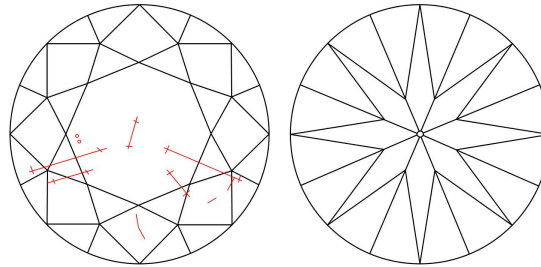

GIA NATURAL DIAMOND GRADING REPORT

November 11, 2020
 GIA Report Number 1368635544
 Shape and Cutting Style Round Brilliant
 Measurements 7.58 - 7.64 x 4.80 mm

GRADING RESULTS

Carat Weight 1.70 carat
 Color Grade E
 Clarity Grade SI1
 Cut Grade Excellent

PROPORTIONS

Profile to actual proportions

CLARITY CHARACTERISTICS

KEY TO SYMBOLS*

-  Twinning Wisp
-  Feather
-  Crystal

* Red symbols denote internal characteristics (inclusions). Green or black symbols denote external characteristics (blemishes). Diagram is an approximate representation of the diamond, and symbols shown indicate type, position, and approximate size of clarity characteristics. All clarity characteristics may not be shown. Details of finish are not shown.