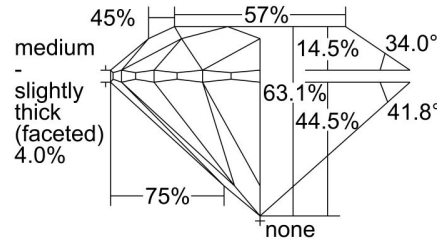

GIA NATURAL DIAMOND GRADING REPORT

November 11, 2020
 GIA Report Number 1368635544
 Shape and Cutting Style Round Brilliant
 Measurements 7.58 - 7.64 x 4.80 mm

GRADING RESULTS

Carat Weight 1.70 carat
 Color Grade E
 Clarity Grade SI1
 Cut Grade Excellent

PROPORTIONS

Profile to actual proportions

CLARITY CHARACTERISTICS

KEY TO SYMBOLS*

-  Twinning Wisp
-  Feather
-  Crystal

* Red symbols denote internal characteristics (inclusions). Green or black symbols denote external characteristics (blemishes). Diagram is an approximate representation of the diamond, and symbols shown indicate type, position, and approximate size of clarity characteristics. All clarity characteristics may not be shown. Details of finish are not shown.