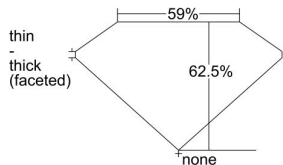

GIA®

FACSIMILE

GIA REPORT 6382514939

Verify this report at GIA.edu

GIA NATURAL DIAMOND DOSSIER®

May 01, 2021
GIA Report Number 6382514939
Shape and Cutting Style ..... Oval Brilliant
Measurements ..... 6.93 x 4.92 x 3.08 mm

GRADING RESULTS

Carat Weight ..... 0.70 carat
Color Grade I
Clarity Grade SI1

ADDITIONAL GRADING INFORMATION

Polish ..... Excellent
Symmetry ..... Very Good
Fluorescence ..... Medium Blue
Clarity Characteristics ..... Crystal, Cloud, Feather
Inscription(s): GIA 6382514939

PROPORTIONS

Profile not to actual proportions

GRADING SCALES

GIA COLOR SCALE		GIA CLARITY SCALE	
COLORLESS	D	VERY VERY SLIGHTLY INCLUDED	FLAWLESS
	E		INTERNALLY FLAWLESS
	F		VVS₁
	G		VVS₂
	H		VS₁
	I		VS₂
	J		SI₁
	K		SI₂
	L		I₁
	M		I₂
NEAR COLORLESS	N	SLIGHTLY INCLUDED	I₃
	O		
	P		
	Q		
FAINT	R		
	S		
	T		
	U		
VERT LIGHT	V		
	W		
	X		
	Y		
LIGHT	Z