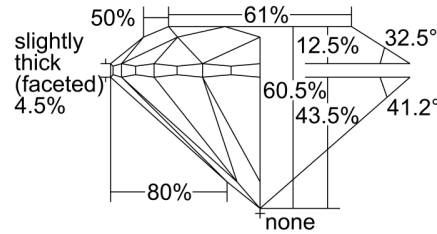

GIA NATURAL DIAMOND GRADING REPORT

 February 20, 2021
 GIA Report Number 2376691004
 Shape and Cutting Style Round Brilliant
 Measurements 7.35 - 7.39 x 4.46 mm

GRADING RESULTS

 Carat Weight 1.50 carat
 Color Grade I
 Clarity Grade SI1
 Cut Grade Excellent

Profile to actual proportions

CLARITY CHARACTERISTICS

KEY TO SYMBOLS*

-  Feather
-  Cavity
-  Cloud
-  Needle

* Red symbols denote internal characteristics (inclusions). Green or black symbols denote external characteristics (blemishes). Diagram is an approximate representation of the diamond, and symbols shown indicate type, position, and approximate size of clarity characteristics. All clarity characteristics may not be shown. Details of finish are not shown.