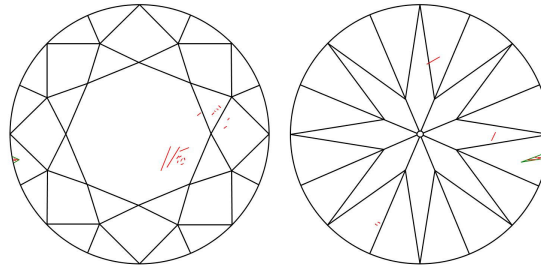

GIA NATURAL DIAMOND GRADING REPORT

 February 20, 2021
 GIA Report Number 2376691004
 Shape and Cutting Style Round Brilliant
 Measurements 7.35 - 7.39 x 4.46 mm

GRADING RESULTS

 Carat Weight 1.50 carat
 Color Grade I
 Clarity Grade SI1
 Cut Grade Excellent

Profile to actual proportions

CLARITY CHARACTERISTICS

KEY TO SYMBOLS*

-  Feather
-  Cavity
-  Cloud
-  Needle

* Red symbols denote internal characteristics (inclusions). Green or black symbols denote external characteristics (blemishes). Diagram is an approximate representation of the diamond, and symbols shown indicate type, position, and approximate size of clarity characteristics. All clarity characteristics may not be shown. Details of finish are not shown.