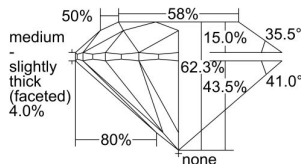

GIA®

FACSIMILE

GIA REPORT 5386043933

Verify this report at GIA.edu

GIA NATURAL DIAMOND DOSSIER®

April 14, 2021
GIA Report Number 5386043933
Shape and Cutting Style ..... Round Brilliant
Measurements ..... 5.63 - 5.69 x 3.53 mm

GRADING RESULTS

Carat Weight ..... 0.70 carat
Color Grade ..... K
Clarity Grade SI2
Cut Grade ..... Excellent

ADDITIONAL GRADING INFORMATION

Polish ..... Excellent
Symmetry ..... Very Good
Fluorescence ..... Faint
Clarity Characteristics..... Cloud, Crystal, Feather
Inscription(s): GIA 5386043933

PROPORTIONS

Profile to actual proportions