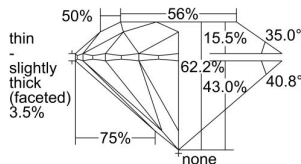

GIA®

FACSIMILE

GIA REPORT 1373545923

Verify this report at GIA.edu

GIA NATURAL DIAMOND DOSSIER®

February 08, 2021
GIA Report Number 1373545923
Shape and Cutting Style ..... Round Brilliant
Measurements ..... 6.14 - 6.18 x 3.83 mm

GRADING RESULTS

Carat Weight ..... 0.90 carat
Color Grade ..... G
Clarity Grade S11
Cut Grade ..... Excellent

ADDITIONAL GRADING INFORMATION

Polish ..... Excellent
Symmetry ..... Excellent
Fluorescence ..... None
Clarity Characteristics ..... Crystal, Feather
Inscription(s): GIA 1373545923

PROPORTIONS

Profile to actual proportions