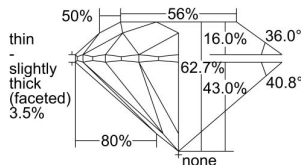

GIA®

FACSIMILE

GIA REPORT 6214066914

Verify this report at GIA.edu

GIA NATURAL DIAMOND DOSSIER®

July 24, 2020
GIA Report Number 6214066914
Shape and Cutting Style ..... Round Brilliant
Measurements ..... 5.32 - 5.35 x 3.34 mm

GRADING RESULTS

Carat Weight ..... 0.59 carat
Color Grade ..... H
Clarity Grade S11
Cut Grade ..... Excellent

ADDITIONAL GRADING INFORMATION

Polish ..... Excellent
Symmetry ..... Excellent
Fluorescence ..... Faint
Clarity Characteristics ..... Crystal, Feather
Inscription(s): GIA 6214066914

PROPORTIONS

Profile to actual proportions