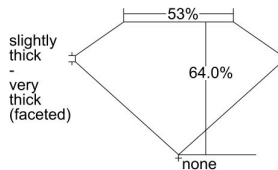

GIA®

FACSIMILE

GIA REPORT 1388444285

Verify this report at GIA.edu

GIA NATURAL DIAMOND DOSSIER®

April 24, 2021
GIA Report Number 1388444285
Shape and Cutting Style ..... Oval Brilliant
Measurements ..... 7.58 x 5.01 x 3.20 mm

GRADING RESULTS

Carat Weight ..... 0.80 carat
Color Grade ..... F
Clarity Grade VS1

ADDITIONAL GRADING INFORMATION

Polish ..... Very Good
Symmetry ..... Very Good
Fluorescence ..... Faint
Clarity Characteristics ..... Crystal, Needle
Inscription(s): GIA 1388444285

PROPORTIONS

Profile not to actual proportions

GRADING SCALES

GIA COLOR SCALE		GIA CLARITY SCALE			
COLORLESS	D	VERY VERY SLIGHTLY INCLUDED	FLAWLESS		
	E		INTERNALLY FLAWLESS		
	F	VERY SLIGHTLY INCLUDED	VS₁		
	G		VS₂		
	H		VS₁		
	NEAR COLORLESS	I	SLIGHTLY INCLUDED	SI₁	
		J		SI₂	
		FAINT	K	INCLUDED	I₁
			L		I₂
			M		I₃
N					
VERT LIGHT	O				
	P				
	Q				
	R				
	LIGHT	S			
		T			
U					
V					
W					
X					
Y					
Z