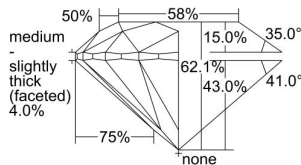

GIA®

FACSIMILE

GIA REPORT 2376444616

Verify this report at GIA.edu

GIA NATURAL DIAMOND DOSSIER®

January 30, 2021
GIA Report Number 2376444616
Shape and Cutting Style ..... Round Brilliant
Measurements ..... 6.03 - 6.06 x 3.75 mm

GRADING RESULTS

Carat Weight ..... 0.85 carat
Color Grade ..... F
Clarity Grade VS1
Cut Grade ..... Excellent

ADDITIONAL GRADING INFORMATION

Polish ..... Excellent
Symmetry ..... Excellent
Fluorescence ..... Faint
Clarity Characteristics ..... Crystal, Cloud, Pinpoint
Inscription(s): GIA 2376444616

PROPORTIONS

Profile to actual proportions

GRADING SCALES

GIA COLOR SCALE	GIA CLARITY SCALE	GIA CUT SCALE	
D	FLAWLESS	EXCELLENT	
E	INTERNALLY FLAWLESS		
F		VVS₁	VERY GOOD
G	VVS₂		
H	VS₁	GOOD	
I	VS₂		
J	SI₁	FAIR	
K	SI₂		
L	I₁	POOR	
M	I₂		
N	I₃		
O			
P			
Q			
R			
S			
T			
U			
V			
W			
X			
Y			
Z