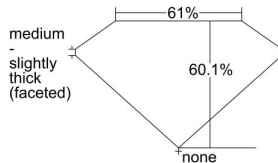

GIA®

FACSIMILE

GIA REPORT

7376384356

Verify this report at GIA.edu

GIA NATURAL DIAMOND DOSSIER®

January 25, 2021
GIA Report Number 7376384356
Shape and Cutting Style ..... Oval Brilliant
Measurements ..... 6.30 x 4.64 x 2.79 mm

GRADING RESULTS

Carat Weight ..... 0.50 carat
Color Grade ..... G
Clarity Grade S11

ADDITIONAL GRADING INFORMATION

Polish ..... Very Good
Symmetry ..... Very Good
Fluorescence ..... None
Clarity Characteristics..... Twinning Wisp, Crystal, Cloud
Inspection(s): GIA 7376384356

PROPORTIONS

Profile not to actual proportions

GRADING SCALES

GIA COLOR SCALE		GIA CLARITY SCALE	
COLORLESS	D	VERY VERY SLIGHTLY SLEIGHTLY INCLUDED	FLAWLESS
	E		INTERNALLY FLAWLESS
	F		VVS₁
	G		VVS₂
	H		VS₁
	I		VS₂
	J		S1₁
	K		S1₂
	L		I₁
	M		I₂
NEAR COLORLESS	N	SLIGHTLY INCLUDED	I₃
	O		
	P		
	Q		
	R		
FAINT	S	INCLUDED	
	T		
	U		
	V		
	W		
	X		
	Y		
	Z