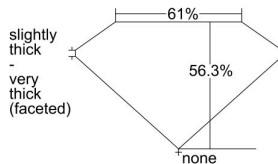

GIA®

FACSIMILE

GIA REPORT 6362786164

Verify this report at GIA.edu

GIA NATURAL DIAMOND DOSSIER®

November 27, 2020
GIA Report Number 6362786164
Shape and Cutting Style ..... Heart Brilliant
Measurements ..... 5.17 x 5.53 x 3.11 mm

GRADING RESULTS

Carat Weight ..... 0.54 carat
Color Grade ..... E
Clarity Grade SI1

ADDITIONAL GRADING INFORMATION

Polish ..... Very Good
Symmetry ..... Very Good
Fluorescence ..... None
Clarity Characteristics ..... Twinning Wisp
Inscription(s): GIA 6362786164

PROPORTIONS

Profile not to actual proportions

GRADING SCALES

GIA COLOR SCALE		GIA CLARITY SCALE			
COLORLESS	D	VERY VERY SLIGHTLY INCLUDED	FLAWLESS		
	E		INTERNALLY FLAWLESS		
	F		VVS₁		
	NEAR COLORLESS	G	VERY SLIGHTLY INCLUDED	VVS₂	
		H		VS₁	
		FAINT	I	SLIGHTLY INCLUDED	VS₂
			J		SI₁
	K		SI₂		
	VERT LIGHT		L	INCLUDED	I₁
			M		I₂
N			I₃		
O					
P					
Q					
R					
LIGHT	S				
	T				
	U				
	V				
	W				
	X				
Y					
Z