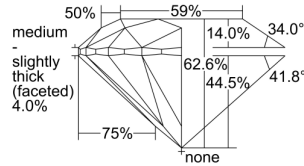

GIA®

FACSIMILE

GIA REPORT 6375865941

Verify this report at GIA.edu

GIA NATURAL DIAMOND DOSSIER®

March 23, 2021
GIA Report Number 6375865941
Shape and Cutting Style ..... Round Brilliant
Measurements ..... 5.04 - 5.08 x 3.17 mm

GRADING RESULTS

Carat Weight ..... 0.50 carat
Color Grade ..... E
Clarity Grade SI2
Cut Grade ..... Excellent

ADDITIONAL GRADING INFORMATION

Polish ..... Excellent
Symmetry ..... Very Good
Fluorescence ..... None
Clarity Characteristics ..... Cloud, Crystal
Inscription(s): GIA 6375865941

PROPORTIONS

Profile to actual proportions

GRADING SCALES

GIA COLOR SCALE	GIA CLARITY SCALE	GIA CUT SCALE	
D	FLAWLESS	EXCELLENT	
E	INTERNALLY FLAWLESS		
F		VVS₁	VERY GOOD
G	VVS₂		
H	VS₁	GOOD	
I	VS₂		
J	SI₁	FAIR	
K	SI₂		
L	I₁	POOR	
M			
N			
O	I₂		
P			
Q			
R	I₃		
S			
T			
U			
V			
W			
X			
Y			
Z