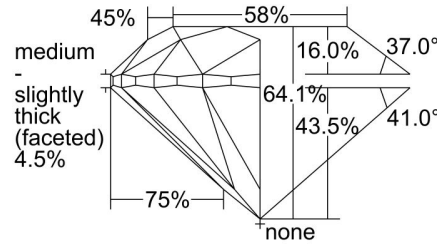

GIA NATURAL DIAMOND GRADING REPORT

March 19, 2021  
 GIA Report Number ..... 6382064512  
 Shape and Cutting Style ..... Round Brilliant  
 Measurements ..... 6.26 - 6.30 x 4.03 mm

GRADING RESULTS

Carat Weight ..... 1.00 carat  
 Color Grade ..... I  
 Clarity Grade ..... I1  
 Cut Grade ..... Very Good

PROPORTIONS

Profile to actual proportions

CLARITY CHARACTERISTICS

KEY TO SYMBOLS\*

- Crystal
- ◡ Indented Natural
- ∩ Feather
- △ Natural
- ☉ Cloud
- ∖ Needle

\* Red symbols denote internal characteristics (inclusions). Green or black symbols denote external characteristics (blemishes). Diagram is an approximate representation of the diamond, and symbols shown indicate type, position, and approximate size of clarity characteristics. All clarity characteristics may not be shown. Details of finish are not shown.