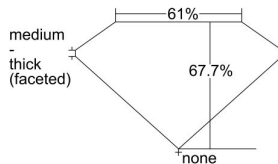

GIA®

FACSIMILE

GIA REPORT 6375136231

Verify this report at GIA.edu

GIA NATURAL DIAMOND DOSSIER®

January 04, 2021
GIA Report Number 6375136231
Shape and Cutting Style ..... Cushion Modified Brilliant
Measurements ..... 5.27 x 4.79 x 3.24 mm

GRADING RESULTS

Carat Weight ..... 0.70 carat
Color Grade ..... F
Clarity Grade S11

ADDITIONAL GRADING INFORMATION

Polish ..... Excellent
Symmetry ..... Excellent
Fluorescence ..... None
Clarity Characteristics ..... Crystal, Cloud
Inscription(s): GIA 6375136231

PROPORTIONS

Profile not to actual proportions

GRADING SCALES

GIA COLOR SCALE		GIA CLARITY SCALE	
COLORLESS	D	VERY VERY SLIGHTLY INCLUDED	FLAWLESS
	E		INTERNALLY FLAWLESS
	F		VVS₁
	G		VVS₂
	H		VS₁
	I		VS₂
	J		S1₁
	K		S1₂
	L		I₁
	M		I₂
NEAR COLORLESS	N	SLIGHTLY INCLUDED	I₃
	O		
	P		
	Q		
FAINT	R		
	S		
	T		
	U		
VERT LIGHT	V		
	W		
	X		
	Y		
LIGHT	Z