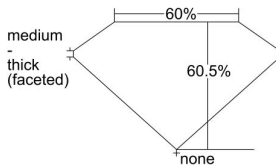

GIA®

FACSIMILE

GIA REPORT 6382207064

Verify this report at GIA.edu

GIA NATURAL DIAMOND DOSSIER®

March 31, 2021
GIA Report Number 6382207064
Shape and Cutting Style ..... Oval Brilliant
Measurements ..... 6.34 x 4.59 x 2.78 mm

GRADING RESULTS

Carat Weight ..... 0.50 carat
Color Grade ..... E
Clarity Grade SI2

ADDITIONAL GRADING INFORMATION

Polish ..... Very Good
Symmetry ..... Very Good
Fluorescence ..... Faint
Clarity Characteristics ..... Cloud, Crystal
Inscription(s): GIA 6382207064

PROPORTIONS

Profile not to actual proportions

GRADING SCALES

GIA COLOR SCALE		GIA CLARITY SCALE			
COLORLESS	D	VERY VERY SLIGHTLY INCLUDED	FLAWLESS		
	E		INTERNALLY FLAWLESS		
	F	VERY SLIGHTLY INCLUDED	VVS₁		
	G		VVS₂		
	H		VS₁		
	NEAR COLORLESS	I	SLIGHTLY INCLUDED	VS₂	
		J		SI₁	
		FAINT	K	INCLUDED	SI₂
			L		I₁
			M		I₂
VERTICALLY LIGHT	N		INCLUDED	I₃	
	O				
	P				
	LIGHT		Q		
		R			
		S			
T					
U					
V					
W					
X					
Y					
Z