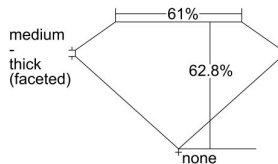

GIA®

FACSIMILE

GIA REPORT 5383348842

Verify this report at GIA.edu

GIA NATURAL DIAMOND DOSSIER®

April 16, 2021
GIA Report Number 5383348842
Shape and Cutting Style ..... Oval Brilliant
Measurements ..... 6.78 x 4.70 x 2.95 mm

GRADING RESULTS

Carat Weight ..... 0.60 carat
Color Grade ..... D
Clarity Grade S11

ADDITIONAL GRADING INFORMATION

Polish ..... Excellent
Symmetry ..... Very Good
Fluorescence ..... Faint
Clarity Characteristics ..... Crystal, Feather
Inscription(s): GIA 5383348842

PROPORTIONS

Profile not to actual proportions

GRADING SCALES

GIA COLOR SCALE		GIA CLARITY SCALE	
COLORLESS	D	VERY VERY SLIGHTLY INCLUDED	FLAWLESS
	E		INTERNALLY FLAWLESS
	F		VVS₁
	G		VVS₂
	H		VS₁
	I		VS₂
	J		S1₁
	K		S1₂
	L		I₁
	M		I₂
NEAR COLORLESS	N	SLIGHTLY INCLUDED	I₃
	O		
	P		
	Q		
FAINT	R	INCLUDED	
	S		
	T		
	U		
VERY LIGHT	V		
	W		
	X		
	Y		
LIGHT	Z