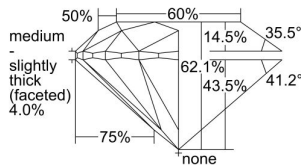

GIA®

FACSIMILE

GIA REPORT 1345837554

Verify this report at GIA.edu

GIA NATURAL DIAMOND DOSSIER®

February 04, 2020
GIA Report Number 1345837554
Shape and Cutting Style ..... Round Brilliant
Measurements ..... 5.30 - 5.36 x 3.31 mm

GRADING RESULTS

Carat Weight ..... 0.59 carat
Color Grade ..... K
Clarity Grade VS2
Cut Grade ..... Excellent

ADDITIONAL GRADING INFORMATION

Polish ..... Excellent
Symmetry ..... Very Good
Fluorescence ..... None
Clarity Characteristics..... Cavity, Feather, Indented Natural
Inscription(s): GIA 1345837554

PROPORTIONS

Profile to actual proportions

GRADING SCALES

GIA COLOR SCALE	GIA CLARITY SCALE	GIA CUT SCALE	
D	FLAWLESS	EXCELLENT	
E	INTERNALLY FLAWLESS		
F		VVS₁	VERY GOOD
G	VVS₂		
H	VS₁	GOOD	
I	VS₂		
J	SI₁	FAIR	
K	SI₂		
L	I₁	POOR	
M	I₂		
N	I₃		
O			
P			
Q			
R			
S			
T			
U			
V			
W			
X			
Y			
Z