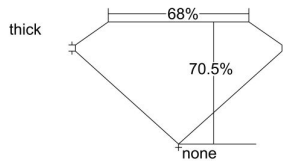

GIA®

FACSIMILE

GIA REPORT 6342709483

Verify this report at GIA.edu

GIA NATURAL DIAMOND DOSSIER®

January 24, 2020
GIA Report Number 6342709483
Shape and Cutting Style ..... **Cut-Cornered Rectangular Modified Brilliant**
Measurements ..... 5.98 x 5.02 x 3.54 mm

GRADING RESULTS

Carat Weight ..... 0.83 carat
Color Grade I
Clarity Grade VS1

ADDITIONAL GRADING INFORMATION

Polish ..... Excellent
Symmetry ..... Very Good
Fluorescence ..... None
Clarity Characteristics ..... Cavity, Feather, Pinpoint
Inscription(s): GIA 6342709483

PROPORTIONS

Profile not to actual proportions

GRADING SCALES

GIA COLOR SCALE		GIA CLARITY SCALE			
COLORLESS	D	VERY VERY SLIGHTLY INCLUDED	FLAWLESS		
	E		INTERNALLY FLAWLESS		
	F	VERY SLIGHTLY INCLUDED	VVS₁		
	G		VVS₂		
	H		VS₁		
	NEAR COLORLESS	I	SLIGHTLY INCLUDED	VS₂	
		J		SI₁	
		FAINT	K	INCLUDED	SI₂
			L		I₁
			M		I₂
VERT LIGHT	N	INCLUDED	I₃		
	O				
	P				
	Q				
	R				
	S				
	T				
LIGHT	U				
	V				
	W				
	X				
Y					
Z