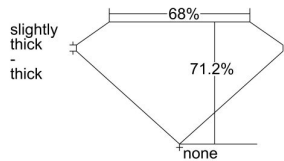

GIA®

FACSIMILE

GIA REPORT 6362236907

Verify this report at GIA.edu

GIA NATURAL DIAMOND DOSSIER®

October 16, 2020
GIA Report Number 6362236907
Shape and Cutting Style ..... Square Modified Brilliant
Measurements ..... 4.88 x 4.87 x 3.47 mm

GRADING RESULTS

Carat Weight ..... 0.70 carat
Color Grade ..... D
Clarity Grade SI2

ADDITIONAL GRADING INFORMATION

Polish ..... Excellent
Symmetry ..... Good
Fluorescence ..... None
Clarity Characteristics ..... Crystal, Cloud
Inscription(s): GIA 6362236907

PROPORTIONS

Profile not to actual proportions

GRADING SCALES

GIA COLOR SCALE		GIA CLARITY SCALE	
COLORLESS	D	VERY VERY SLIGHTLY INCLUDED	FLAWLESS
	E		INTERNALLY FLAWLESS
	F		VVS₁
	G		VVS₂
	H		VS₁
	I		VS₂
	J		SI₁
	K		SI₂
	L		I₁
	M		I₂
NEAR COLORLESS	N	SLIGHTLY INCLUDED	I₃
	O		
	P		
	Q		
FAINT	R		
	S		
	T		
	U		
VERT LIGHT	V		
	W		
	X		
	Y		
COLORLESS	Z