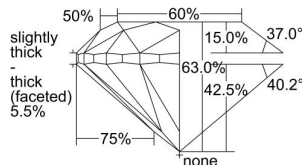

GIA®

FACSIMILE

GIA REPORT 7381125135

Verify this report at GIA.edu

GIA NATURAL DIAMOND DOSSIER®

March 29, 2021
GIA Report Number 7381125135
Shape and Cutting Style ..... Round Brilliant
Measurements ..... 6.01 - 6.08 x 3.81 mm

GRADING RESULTS

Carat Weight ..... 0.90 carat
Color Grade ..... J
Clarity Grade S11
Cut Grade ..... Very Good

ADDITIONAL GRADING INFORMATION

Polish ..... Excellent
Symmetry ..... Very Good
Fluorescence ..... None
Clarity Characteristics ..... Crystal, Cloud
Inscription(s): GIA 7381125135

PROPORTIONS

Profile to actual proportions